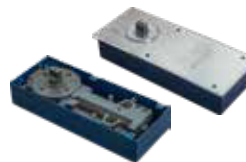

Especificaciones:

- Válvulas de cerrado con velocidad ajustable.
- Ángulo máximo de apertura de 116°
- Angulo de enclavamiento de 90°.
- Garantía por 500,000 ciclos.

Aplicaciones:

Para puertas de madera, aluminio y cristal.

BRK 382					
SKU	Características	Precios por pieza			
		Mayoreo	Medio mayoreo	Público con IVA	
MX67324	Bisagra Hidráulica para 80kg. • Acabado cubierta: Satin. • Material cubierta: Acero Inoxidable. * Se puede ajustar vertical y horizontalmente.